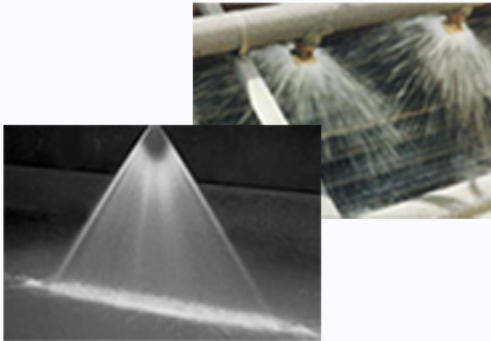

## **INDUSTRIAL APPLICATIONS** **Spray Nozzle / Small Orifices**

Washdown, coolant, or other liquid spray systems with small orifices can plug quickly.

**Puroflux** separators are an easy and reliable way to remove large particles that can cause clogging or reduce flows.

***PUROFLUX OFFERS A WIDE VARIETY OF SEPARATOR SYSTEMS THAT CAN BE UTILIZED TO PROTECT NOZZLES AND OTHER SMALL ORIFICES.***