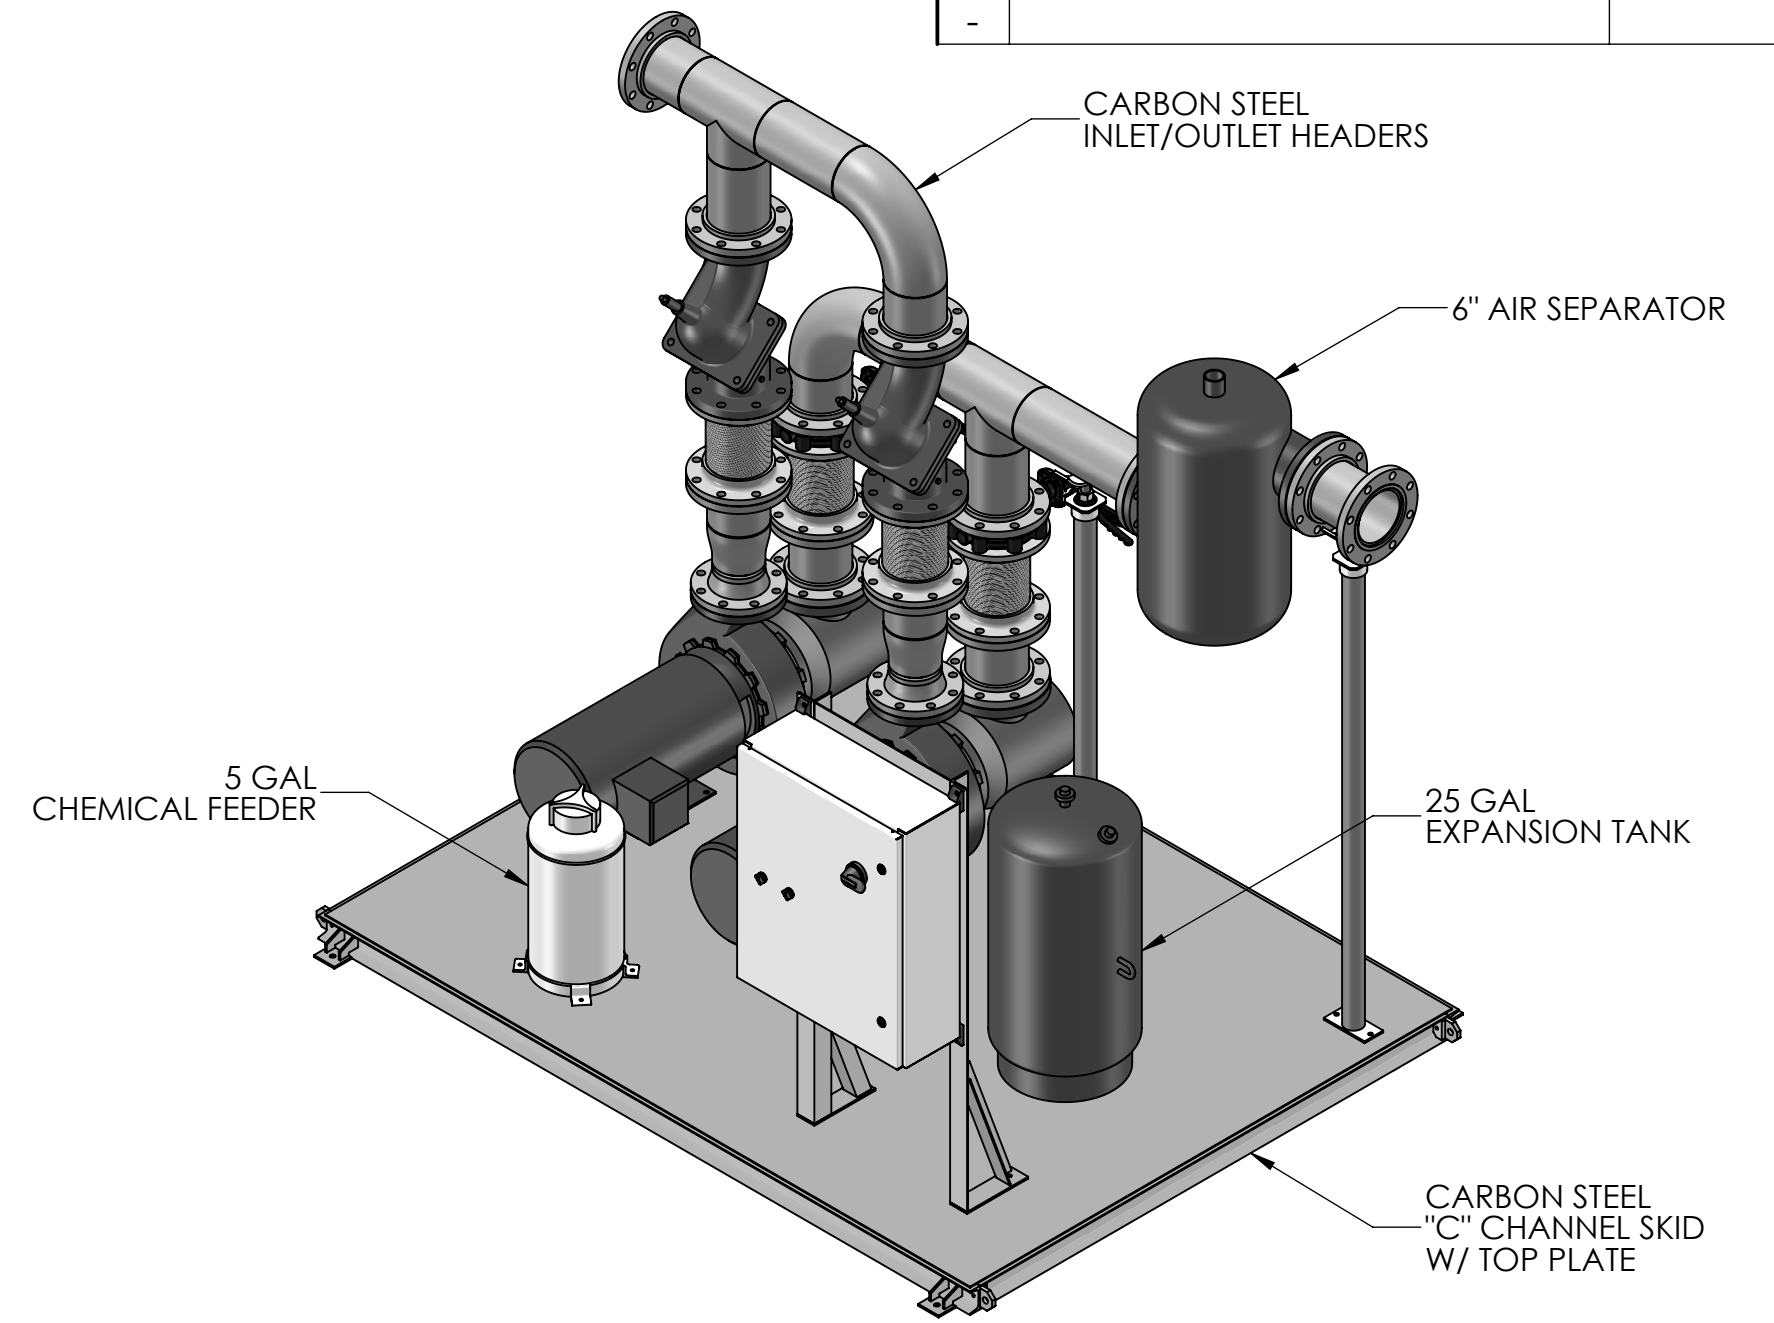

NOTES: UNLESS OTHERWISE SPECIFIED

1. DIMENSIONS MAY VARY - DO NOT USE FOR CONSTRUCTION
2. DIMENSIONS ARE IN INCHES
3. DRAWING IS FOR CONCEPTUAL PURPOSES ONLY
4. ACTUAL COMPONENT SIZING MAY VARY BASED ON DESIGN CONDITIONS
5. ALL CONNECTING PIPING MUST BE SUPPORTED

REVISIONS			
REV	DESCRIPTION	DATE	APPROVED
-			

PROPRIETARY AND CONFIDENTIAL THE INFORMATION CONTAINED IN THIS DRAWING IS THE SOLE PROPERTY OF PUROFLUX CORPORATION. ANY REPRODUCTION IN PART OR AS A WHOLE WITHOUT THE WRITTEN PERMISSION OF PUROFLUX CORPORATION IS PROHIBITED.	DUPLIX PUMP PACKAGE 6" PIPE HEADER				
	SIZE C DWG NO. PP1-0339 DRAWN S. REICHERT	REV - RELEASE DATE 8-1-19	SCALE NONE	PUROFLUX CORPORATION WWW.PUROFLUX.COM	
				SHEET 1 OF 1	
	PUROFLUX CORPORATION				