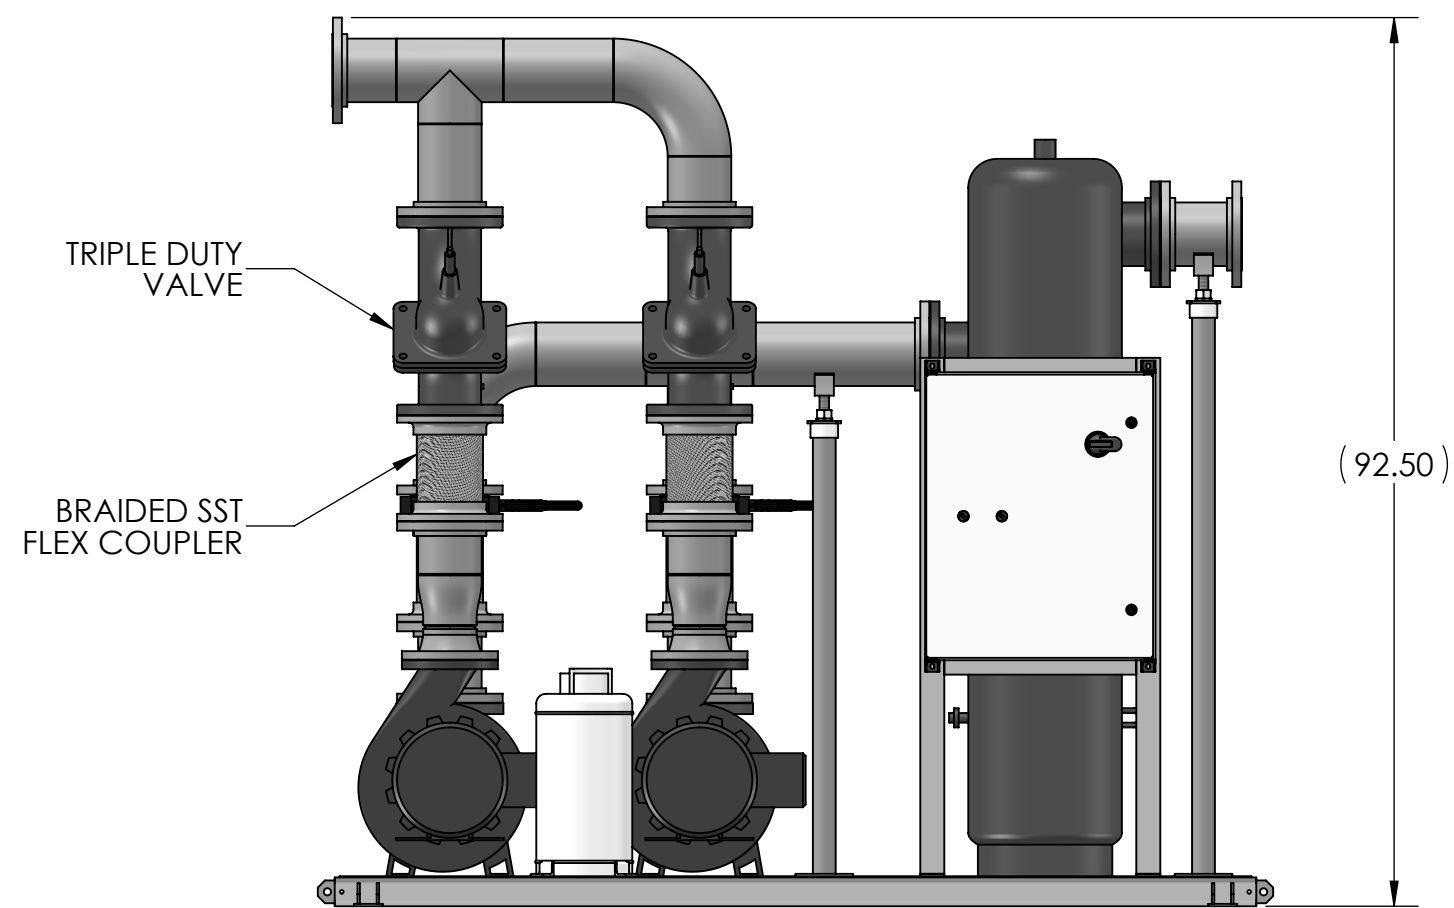

NOTES: UNLESS OTHERWISE SPECIFIED

1. DIMENSIONS MAY VARY - DO NOT USE FOR CONSTRUCTION
2. DIMENSIONS ARE IN INCHES
3. DRAWING IS FOR CONCEPTUAL PURPOSES ONLY
4. ACTUAL COMPONENT SIZING MAY VARY BASED ON DESIGN CONDITIONS
5. ALL CONNECTING PIPING MUST BE SUPPORTED

REVISIONS			
REV	DESCRIPTION	DATE	APPROVED
-			

PROPRIETARY AND CONFIDENTIAL THE INFORMATION CONTAINED IN THIS DRAWING IS THE SOLE PROPERTY OF PUROFLUX CORPORATION. ANY REPRODUCTION IN PART OR AS A WHOLE WITHOUT THE WRITTEN PERMISSION OF PUROFLUX CORPORATION IS PROHIBITED.	DUPLIX PUMP PACKAGE 6" PIPE HEADER				
	SIZE C DWG NO. PP1-0339 DRAWN S. REICHERT	REV - RELEASE DATE 8-1-19	SCALE NONE	PUROFLUX CORPORATION WWW.PUROFLUX.COM	
				SHEET 1 OF 1	
	PUROFLUX CORPORATION				