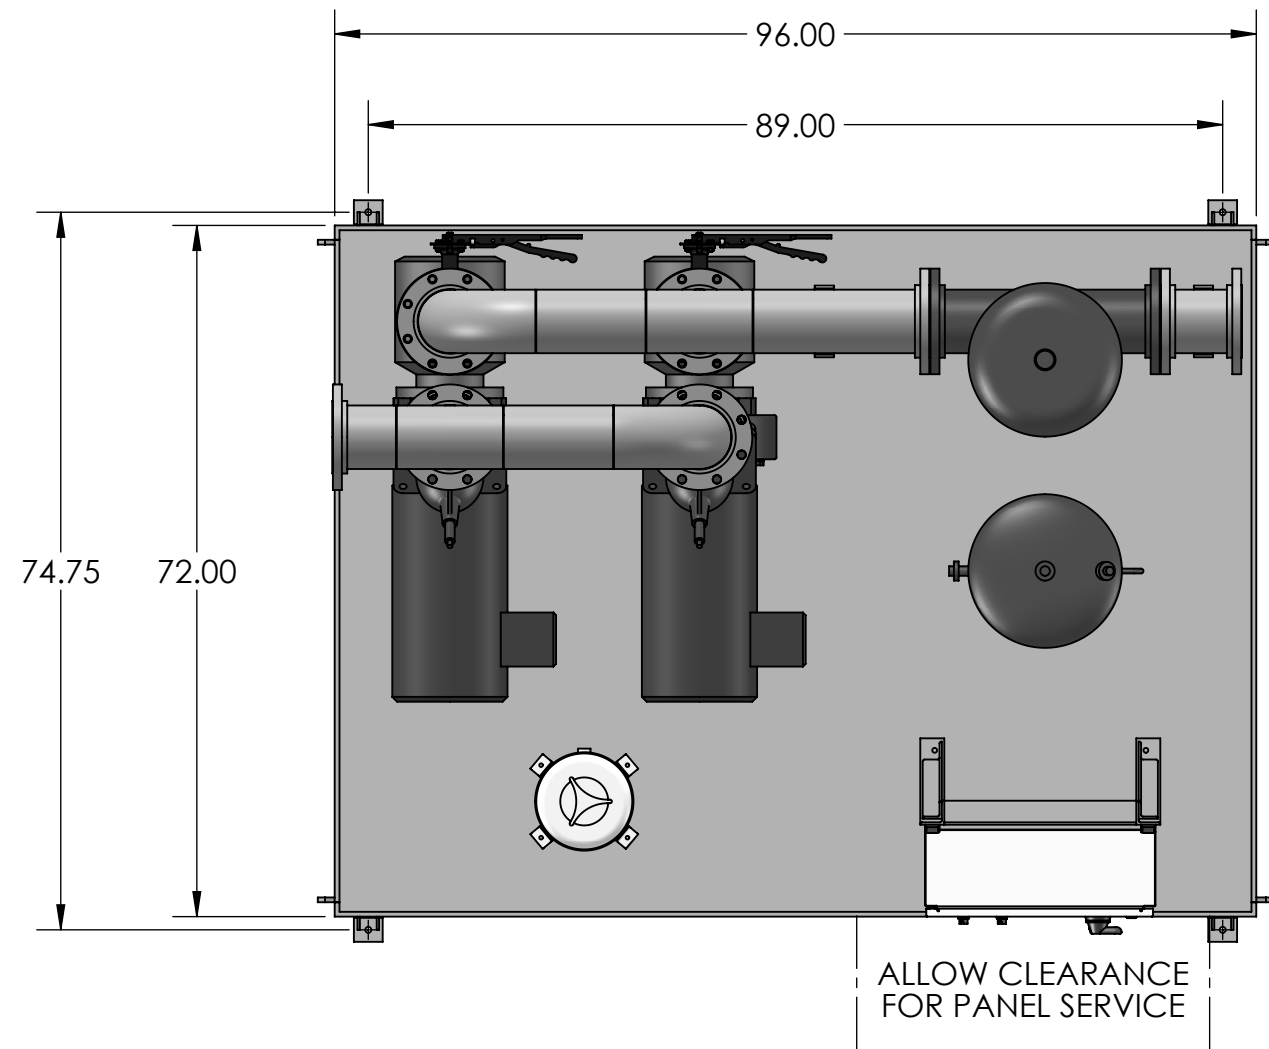

NOTES: UNLESS OTHERWISE SPECIFIED

1. DIMENSIONS MAY VARY - DO NOT USE FOR CONSTRUCTION
2. DIMENSIONS ARE IN INCHES
3. DRAWING IS FOR CONCEPTUAL PURPOSES ONLY
4. ACTUAL COMPONENT SIZING MAY VARY BASED ON DESIGN CONDITIONS
5. ALL CONNECTING PIPING MUST BE SUPPORTED

REVISIONS			
REV	DESCRIPTION	DATE	APPROVED
-			

PROPRIETARY AND CONFIDENTIAL THE INFORMATION CONTAINED IN THIS DRAWING IS THE SOLE PROPERTY OF PUROFLUX CORPORATION. ANY REPRODUCTION IN PART OR AS A WHOLE WITHOUT THE WRITTEN PERMISSION OF PUROFLUX CORPORATION IS PROHIBITED.	DUPLIX PUMP PACKAGE 6" PIPE HEADER				
	SIZE C DWG NO. PP1-0339 DRAWN S. REICHERT	REV - RELEASE DATE 8-1-19	SCALE NONE	PUROFLUX CORPORATION WWW.PUROFLUX.COM	
				SHEET 1 OF 1	
	PUROFLUX CORPORATION				