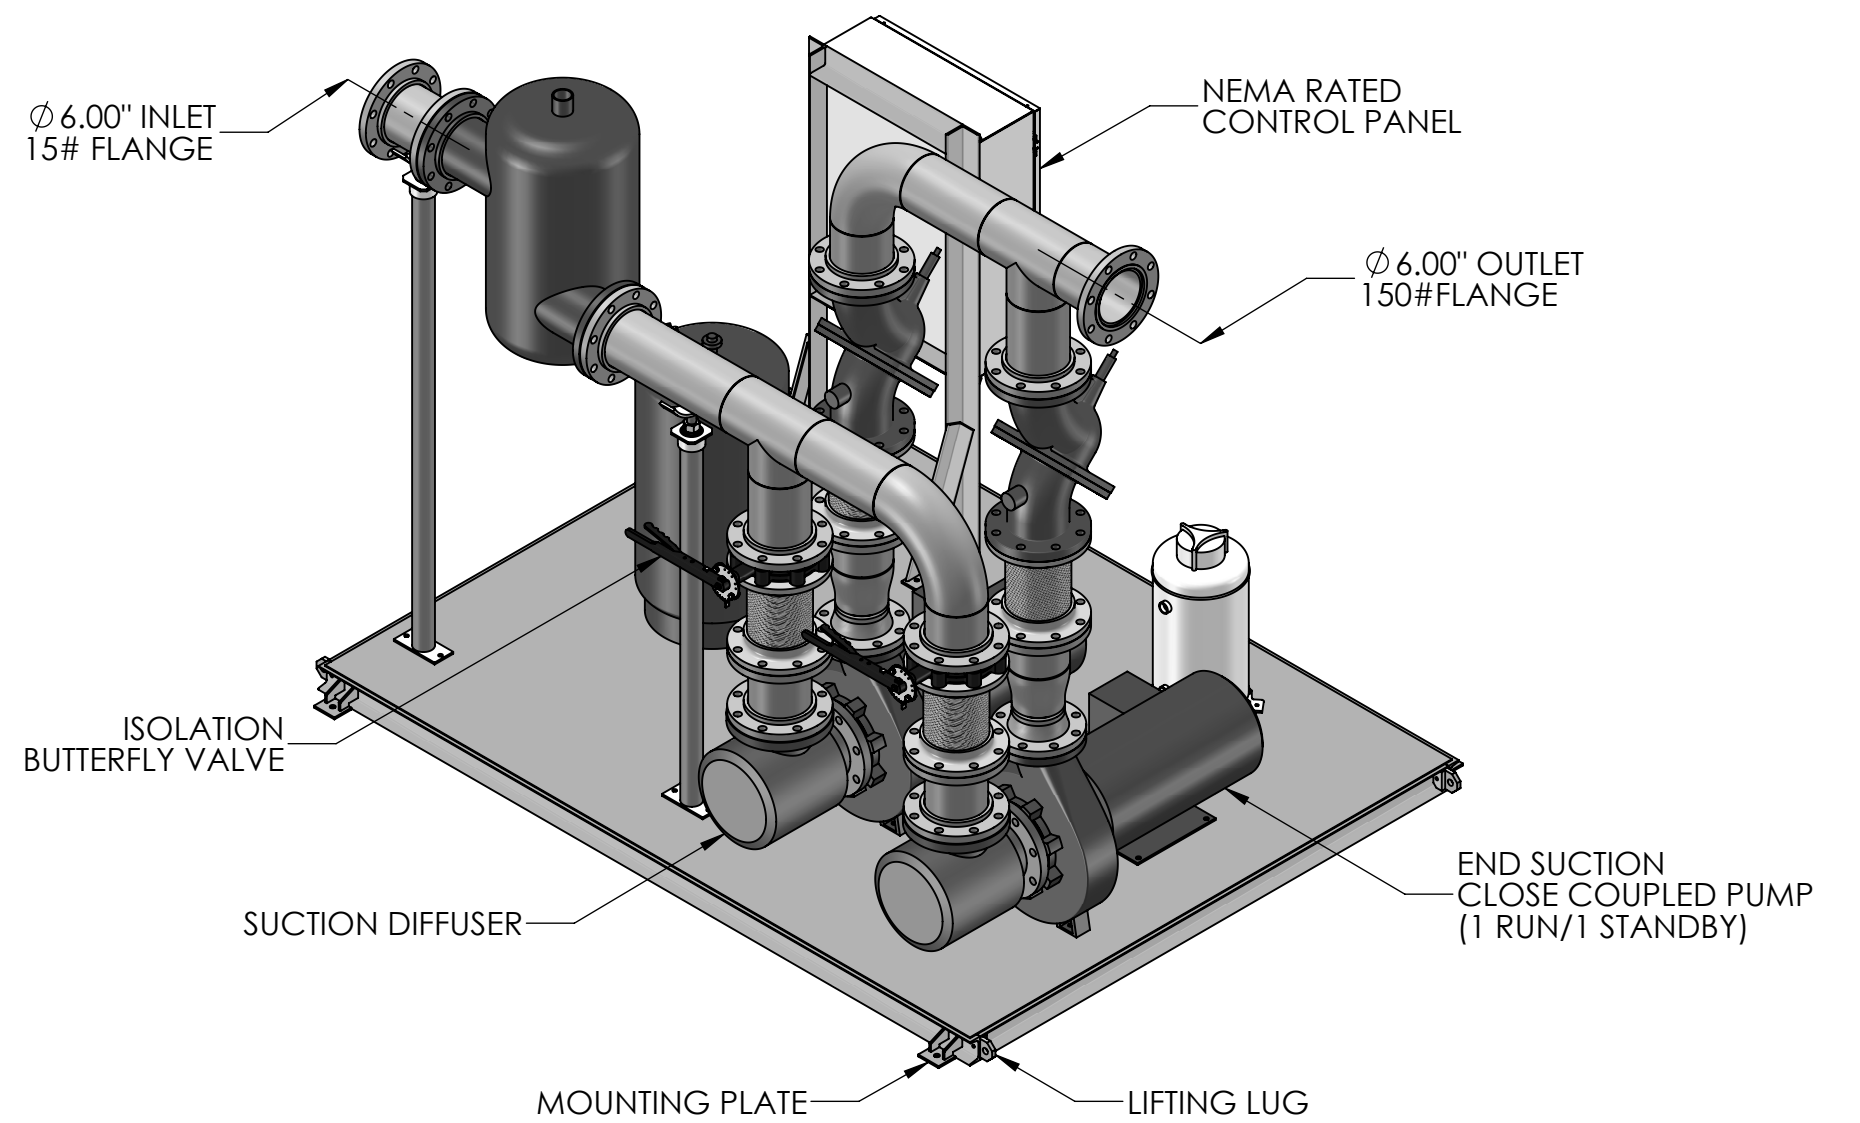

NOTES: UNLESS OTHERWISE SPECIFIED

1. DIMENSIONS MAY VARY - DO NOT USE FOR CONSTRUCTION
2. DIMENSIONS ARE IN INCHES
3. DRAWING IS FOR CONCEPTUAL PURPOSES ONLY
4. ACTUAL COMPONENT SIZING MAY VARY BASED ON DESIGN CONDITIONS
5. ALL CONNECTING PIPING MUST BE SUPPORTED

REVISIONS			
REV	DESCRIPTION	DATE	APPROVED
-			

PROPRIETARY AND CONFIDENTIAL THE INFORMATION CONTAINED IN THIS DRAWING IS THE SOLE PROPERTY OF PUROFLUX CORPORATION. ANY REPRODUCTION IN PART OR AS A WHOLE WITHOUT THE WRITTEN PERMISSION OF PUROFLUX CORPORATION IS PROHIBITED.	DUPLIX PUMP PACKAGE 6" PIPE HEADER				
	SIZE C DWG NO. PP1-0339 DRAWN S. REICHERT	REV - RELEASE DATE 8-1-19	SCALE NONE	PUROFLUX CORPORATION WWW.PUROFLUX.COM	
				SHEET 1 OF 1	
	PUROFLUX CORPORATION				